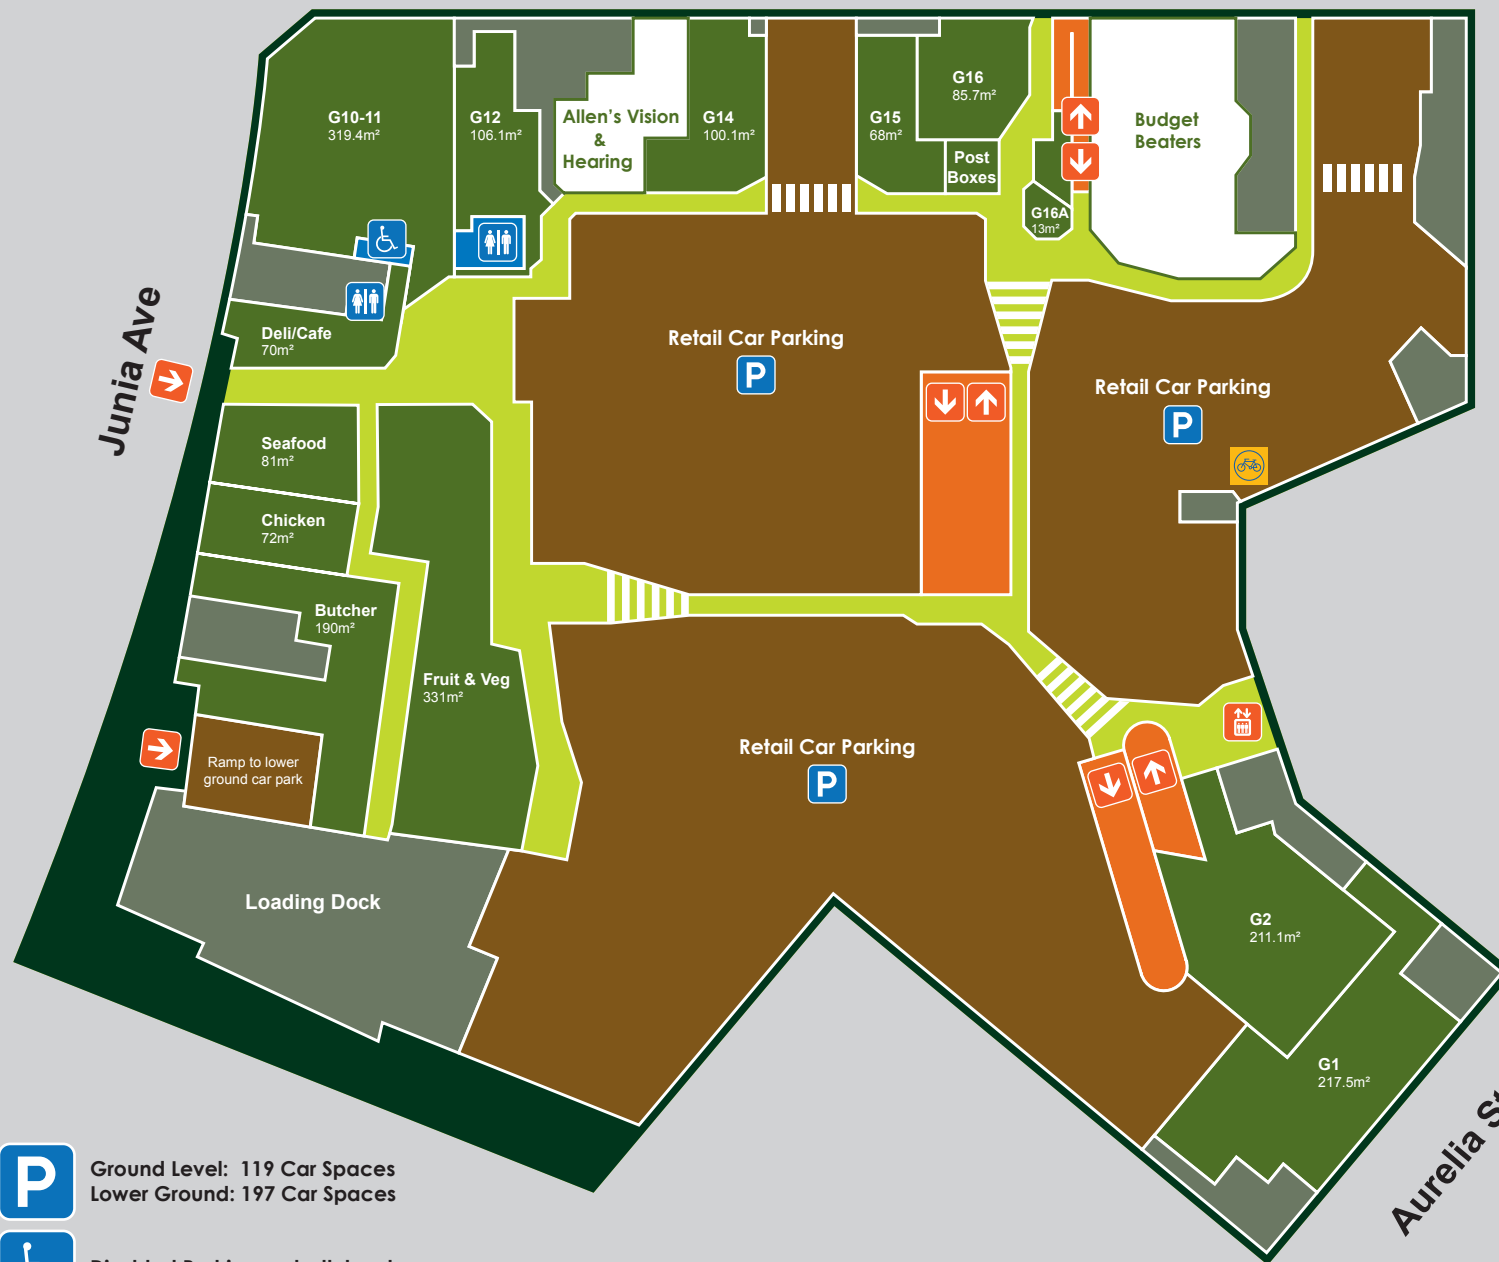

Cornelia Rd

Junia Ave

Ground Level: 119 Car Spaces  
Lower Ground: 197 Car Spaces

Disabled Parking on both levels

## Ground Level

Entry / Access

Lifts

Toilets

Parking

Bike Rack

Aurelia St